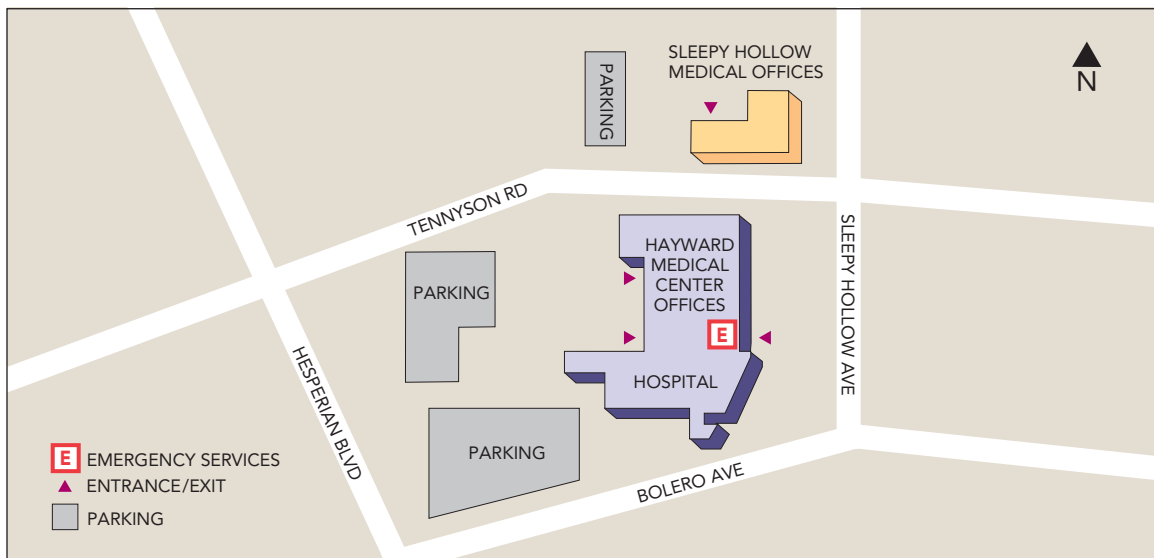

# Hayward

Located near the corner of Tennyson Rd. and Sleepy Hollow Ave., near I-880.

**From Oakland or Fremont:** Take I-880, exit on W. Tennyson Rd. Go west to Sleepy Hollow Ave. and turn left, then turn right onto Bolero Ave.

**From San Mateo:** Take eastbound Hwy. 92 (San Mateo Bridge), exit on Hesperian Blvd. South. Go to W. Tennyson Rd., then turn left at Sleepy Hollow Ave., turn right, then turn right onto Bolero Ave.